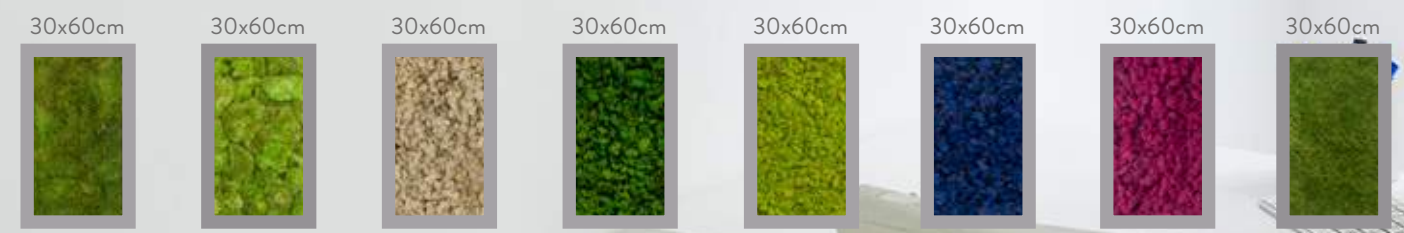

Lichen tile
TLM/4936
MAGENTA

Lichen tile
TLM/6336
DARK BLUE

Lichen tile
TLM/0036
NATURAL

Lichen tile
TLM/1136
LIGHT GREEN

Flat moss tile
TFM/0136

Pole moss tile
TPM/0136

Grass tile
TTU/0136

30x60cm	30x60cm	30x60cm	30x60cm	30x60cm	30x60cm	30x60cm	30x60cm
Flat moss tile TFM/0136	Pole moss tile TPM/0136	Lichen tile TLM/0036 NATURAL	Lichen tile TLM/0136 GREEN	Lichen tile TLM/1136 LIGHT GREEN	Lichen tile TLM/6336 DARK BLUE	Lichen tile TLM/4936 MAGENTA	Grass tile TTU/0136
€ 50,-	€ 70,-	€ 100,- *Kit preserved plant and frame/base included	€ 100,-	€ 100,-	€ 100,-	€ 100,- **Please contact us for the full range of colors available	€ 50,-