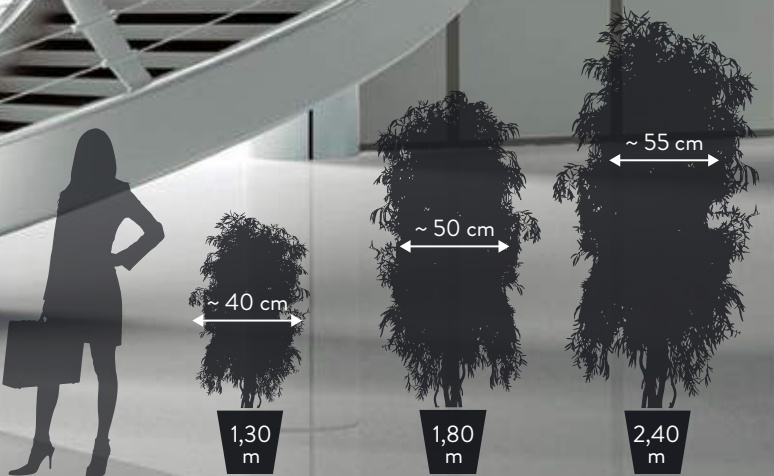

Thuja jumbo
JTH/0116
€ 360,-

*Decorative pot/base not included

Nicoly tree
ANI/0118 Green

Nicoly tree
ANI/0124 Green

SLIM
NICOLY

Nicoly tree ANI/0113 € 210,-	Nicoly tree ANI/0118 € 280,-	Nicoly tree ANI/0124 € 430,-
------------------------------------	------------------------------------	------------------------------------