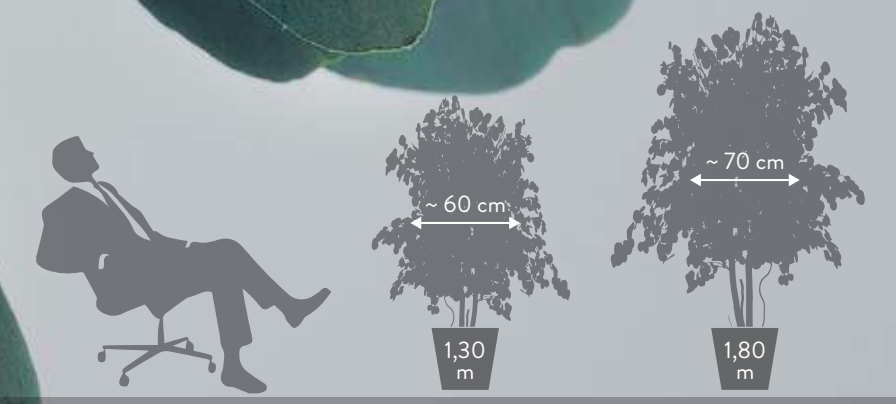

Wide tree
Parvifolia
WPA/0118

WIDE
PARVIFOLIA

Wide tree Parvifolia
WPA/0113
€ 250,-

Wide tree Parvifolia
WPA/0118
€ 340,-

*Decorative pot/base not included

Wide tree Populus
WPO/0118

WIDE
POPULUS

Wide tree Populus
WPO/0118