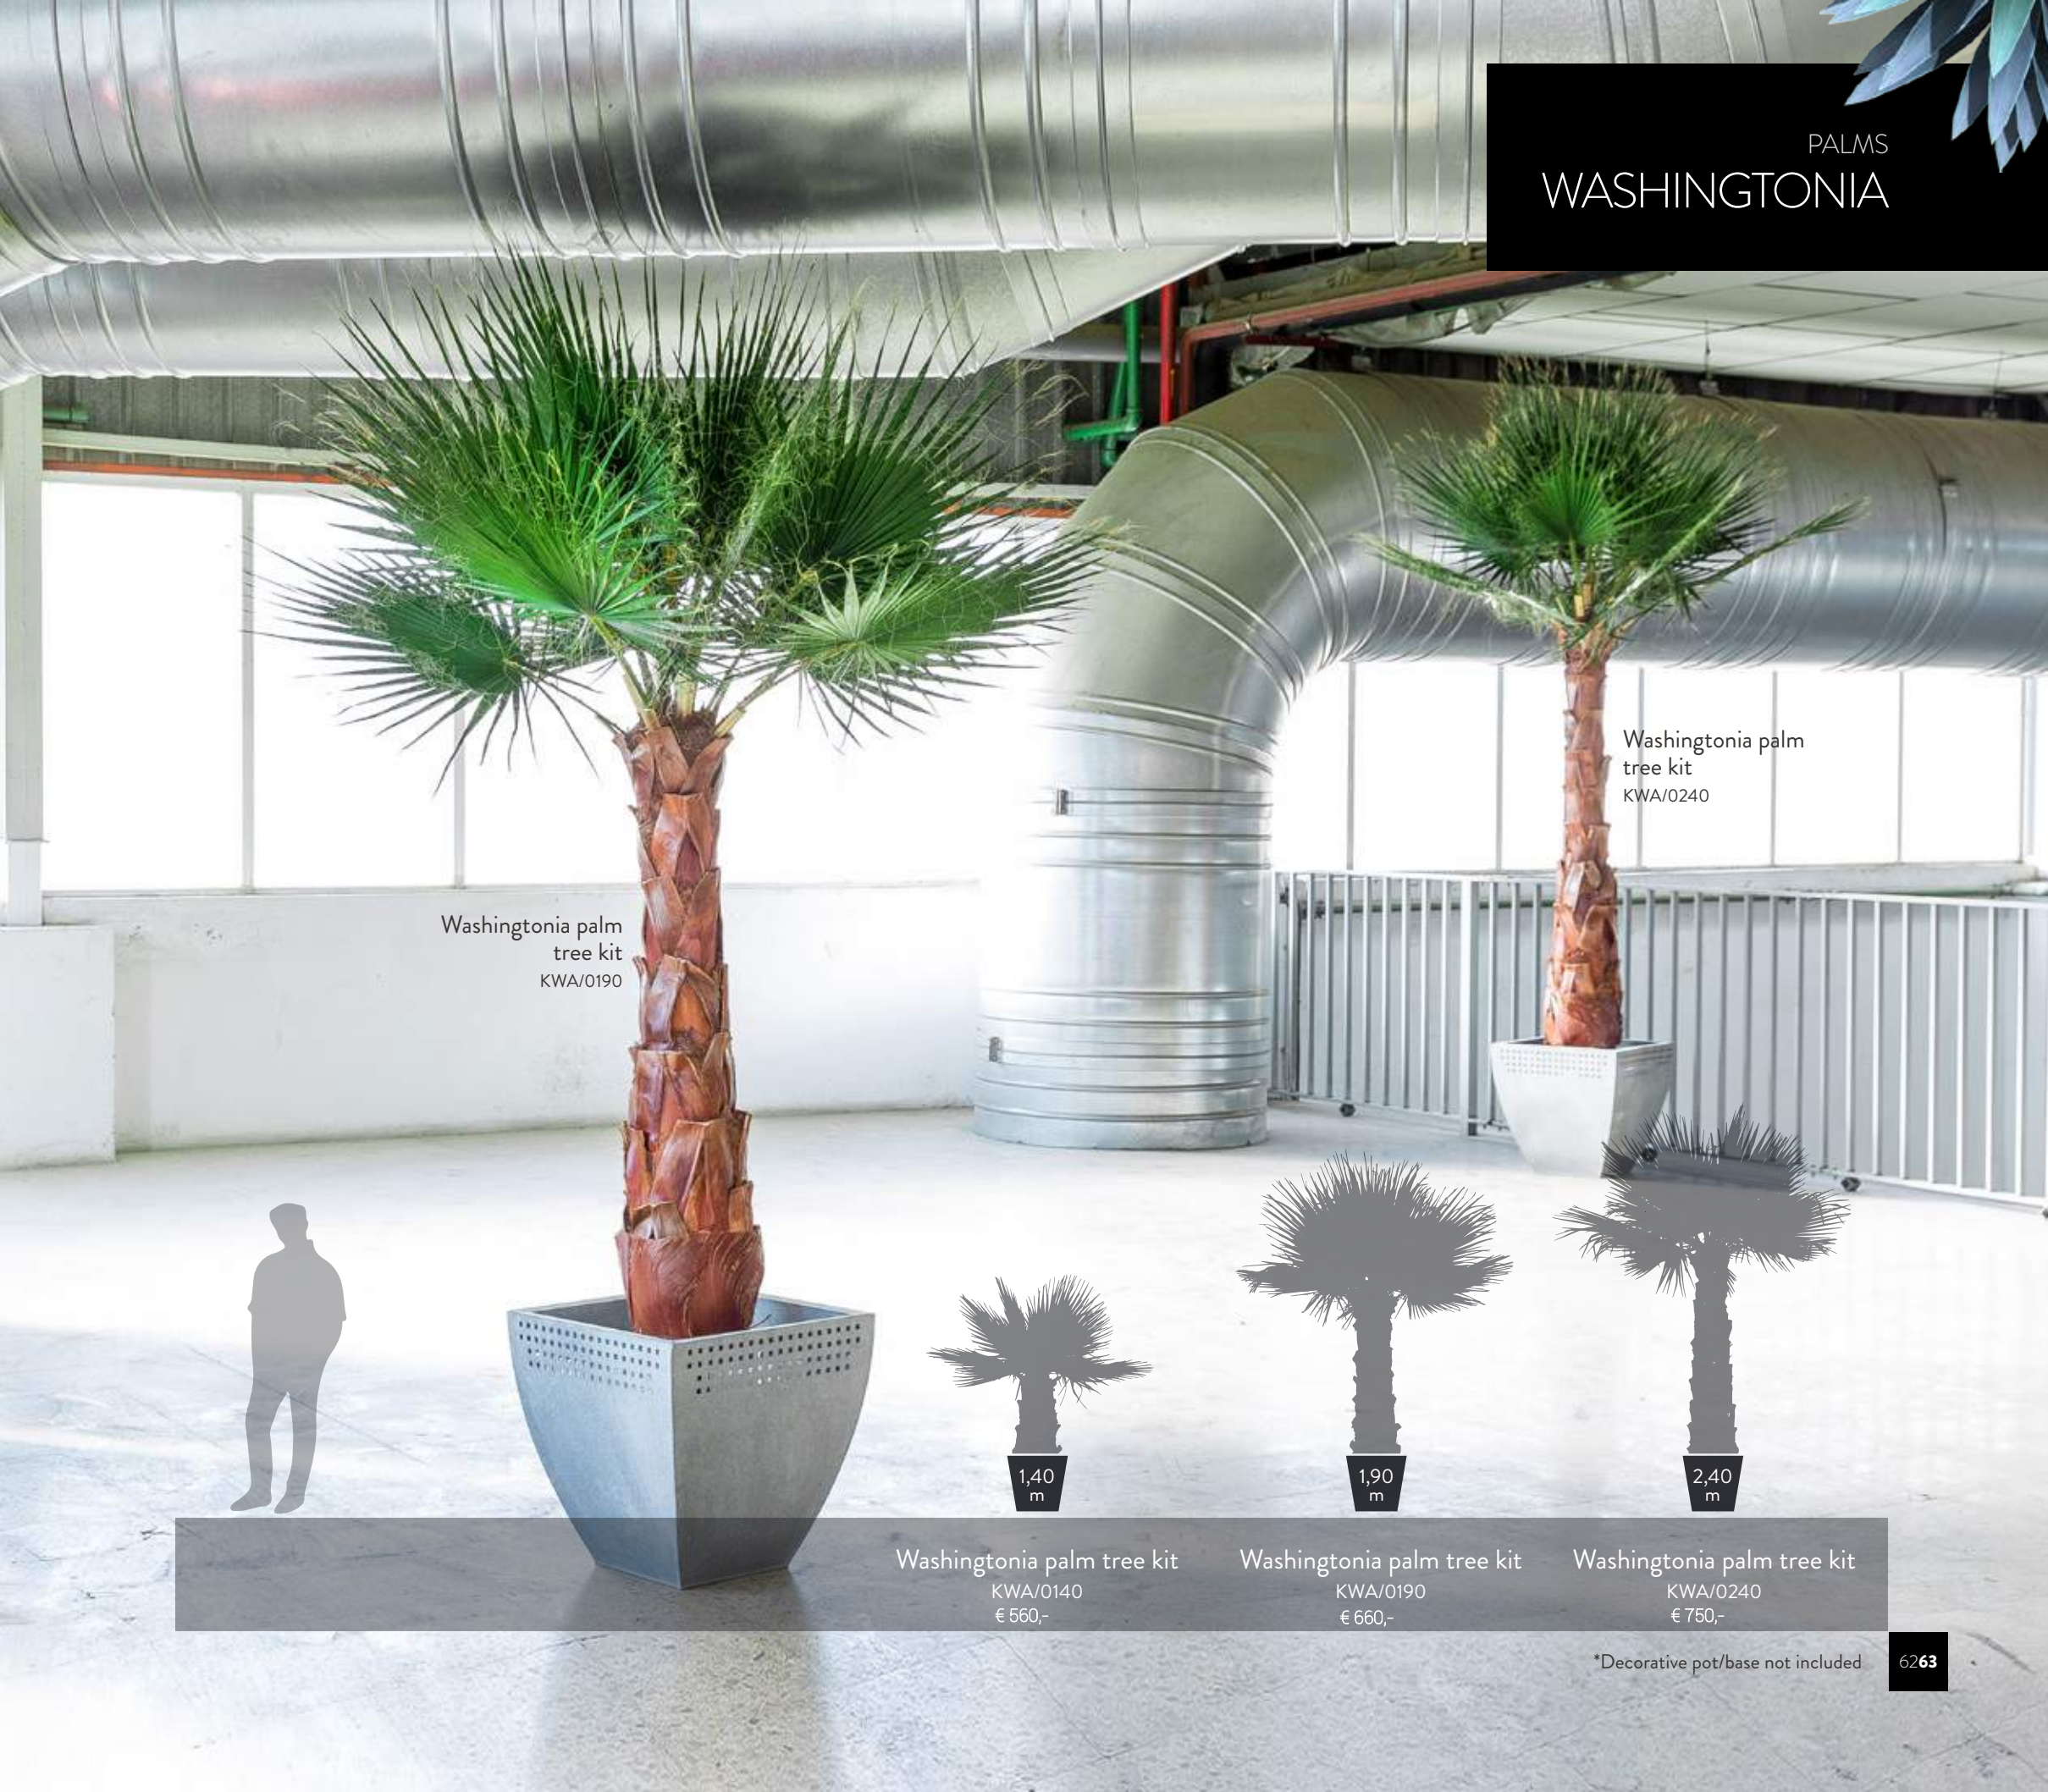

P_02. ESCUI
FUND
AULAS

P_03. ESPAC

~ 120
cm

Ginerium plant
SGI/0112
€ 178,-

*Decorative pot/base not included

62 WASHINGTONIA
64 PHOENIX
68 SPECIAL

PALMBOMMEN

Washingtonia palm tree kit
KWA/0190