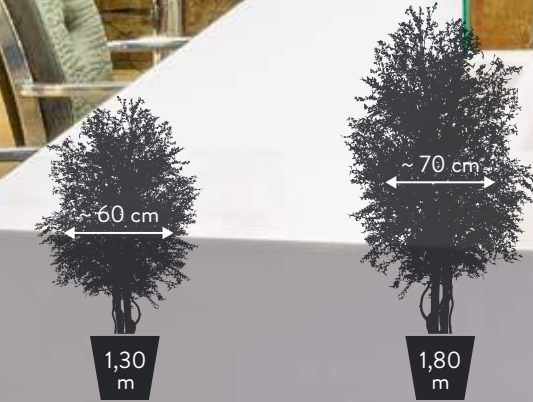

Wide tree
Parvifolia
WPA/0118

WIDE
PARVIFOLIA

Wide tree Parvifolia
WPA/0113
€ 250,-

Wide tree Parvifolia
WPA/0118
€ 340,-

*Decorative pot/base not included

Wide tree Populus
WPO/0118

WIDE
POPULUS

Wide tree Populus
WPO/0118